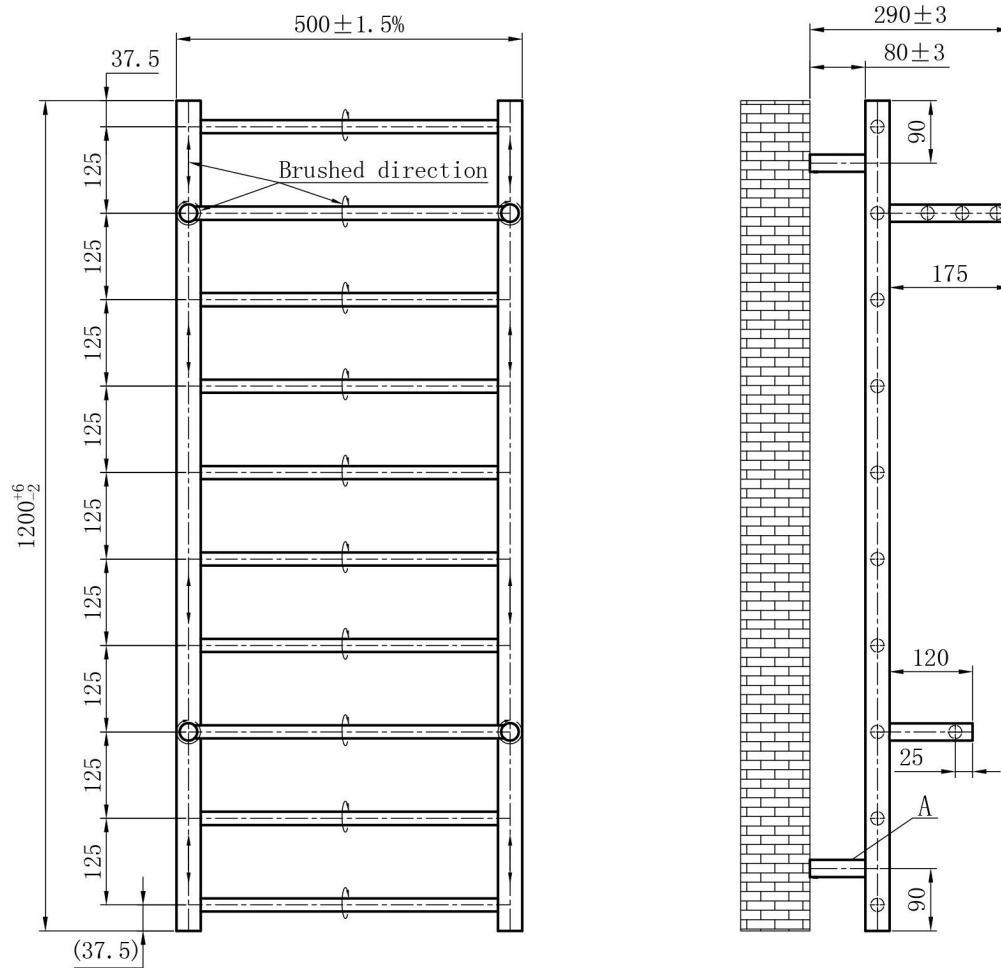

Velino 1200 x 500mm. Stainless Steel Brushed

Technical Drawing

Unit:mm